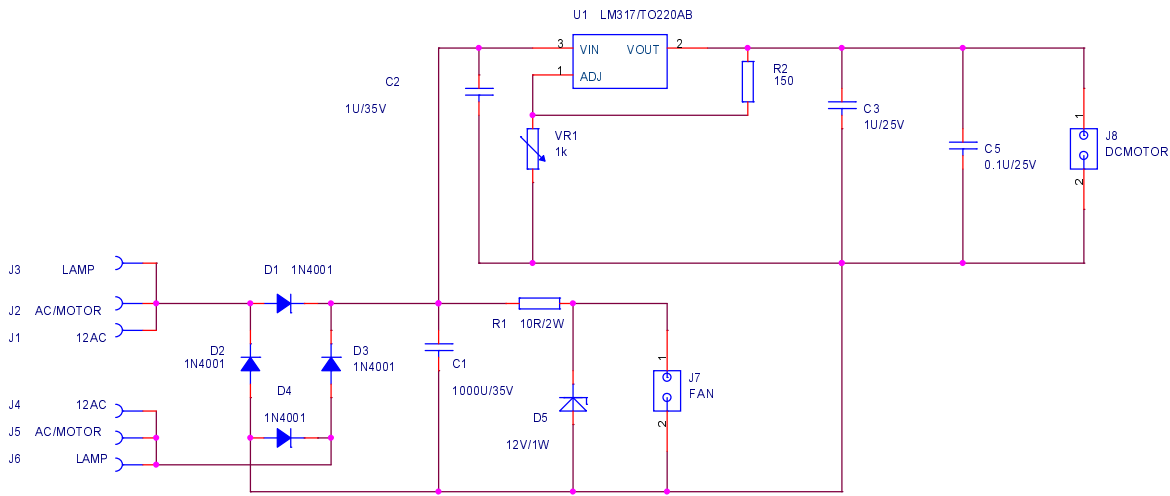

-B	XXXXX	yy/mm/dd	XX
-A	First release	yy/mm/dd	XX
Rev.		Date	Sign
Martin		Format A4	Scale 1:1
Description DC2 wire diagram drawing		Unit mm	
Matr.		Item no. - Rev.	

Title		
Mania DC1&2		
Size	Document Number	Rev
	62000097-A	1
Date:	Tuesday, September 09, 2003	Sheet 1 of 1