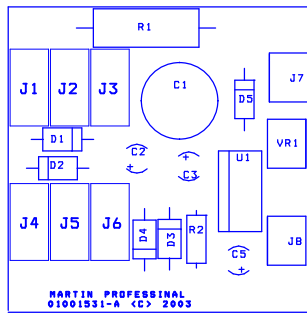

-B	XXXXX	yy/mm/dd	XX
-A	First release	yy/mm/dd	XX
Rev.		Date	Sign
Martin		Format A4	Scale 1:1
Description DC2 wire diagram drawing		Unit mm	
Matr.		Item no. - Rev.	

Title		
Mania DC1&2		
Size	Document Number	Rev
	62000097-A	1
Date:	Tuesday, September 09, 2003	Sheet 1 of 1